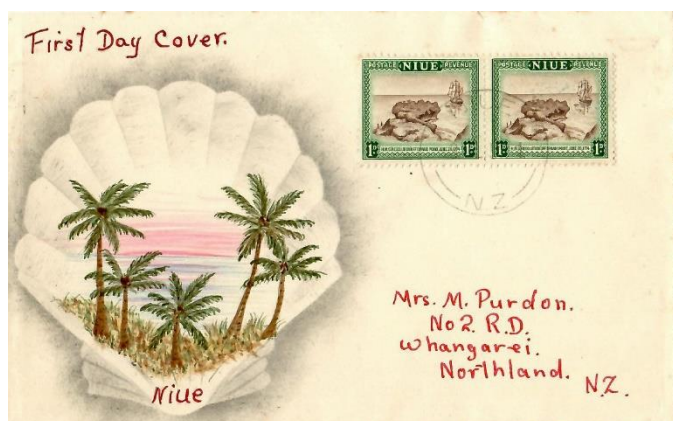

Mrs Purdon Covers

Dependencies

Niue

New Definitive Issue
(First Day Cover)

Date: July 3rd 1950

Ref No: DEP/1A

Image: paint/ink - multicoloured

Size: unknown

Addressee: Mrs M Purdon (manuscript - red)

Comments:

Pair of 1/2d stamps postmarked Niue, NZ.

Niue

195? Definitives
(First Day Cover)

Date: July 3rd 1950

Ref No: DEP/1B

Image: paint/ink - multicoloured

Size: 14.5cm x 9.0cm

Addressee: Mrs M Purdon (manuscript, red)

Comments:

Pair of 1d definitive stamps postmarked Niue, NZ

Western Samoa

New Issue

Date: March 10th 1952

Ref No: DEP/2A