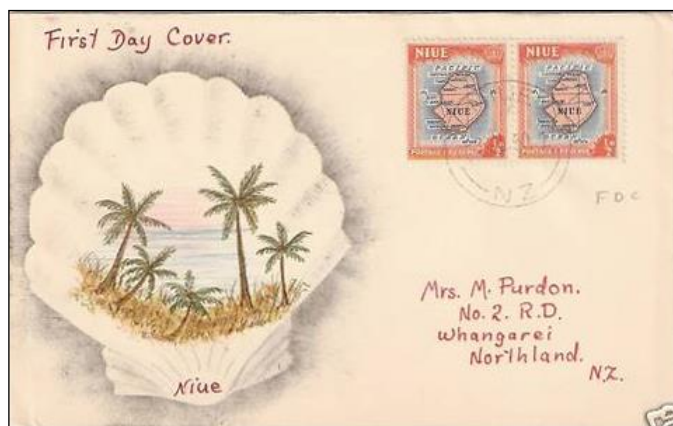

Mrs Purdon Covers

Dependencies

Niue

New Definitive Issue
(First Day Cover)

Date: July 3rd 1950

Ref No: DEP/1A

Image: paint/ink - multicoloured

Size: unknown

Addressee: Mrs M Purdon (manuscript - red)

Comments:

Pair of 1/2d stamps postmarked Niue, NZ.

Niue

195? Definitives
(First Day Cover)

Date: July 3rd 1950

Ref No: DEP/1B

Image: paint/ink - multicoloured

Size: 14.5cm x 9.0cm

Addressee: Mrs M Purdon (manuscript, red)

Comments:

Pair of 1d definitive stamps postmarked Niue, NZ

Western Samoa

New Issue

Date: March 10th 1952

Ref No: DEP/2A