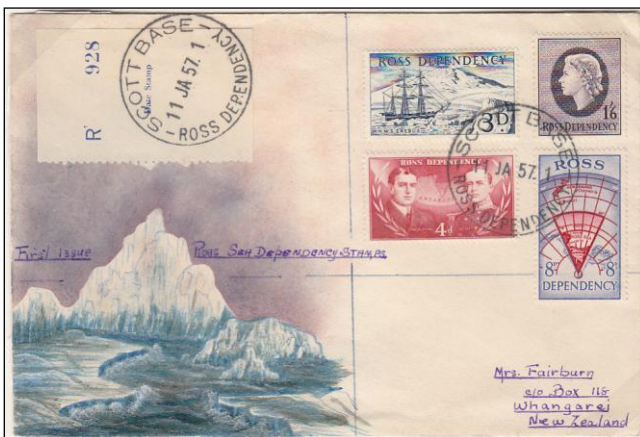

Ross Dependency

New Definitive Issue
(First Issue – Ross Sea Dependency Stamps)

Date: January 11th 1957

Ref No: DEP/7A

Image: paint/ink – multicoloured

Size: 163mm x 109mm

Addressee: Mrs Fairburn (manuscript, purple)

Comments:

3d, 4d, 8d and 1/6d stamps postmarked Scott Base, Ross
Dependency
(Registered cover)