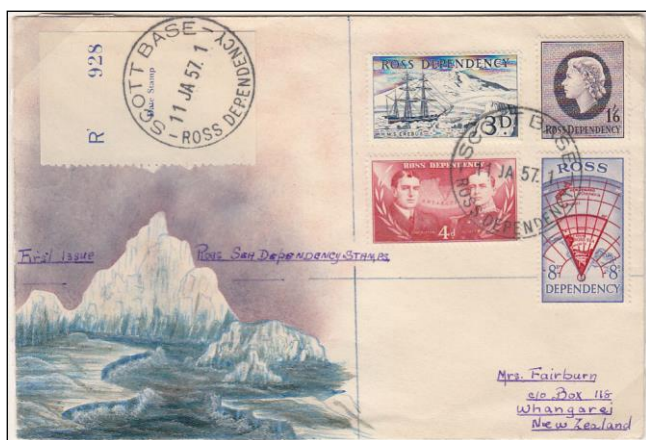

Ross Dependency

New Definitive Issue
(First Issue – Ross Sea Dependency Stamps)

Date: January 11th 1957

Ref No: DEP/7A

Image: paint/ink – multicoloured

Size: 163mm x 109mm

Addressee: Mrs Fairburn (manuscript, purple)

Comments:

3d, 4d, 8d and 1/6d stamps postmarked Scott Base, Ross Dependency
(Registered cover)